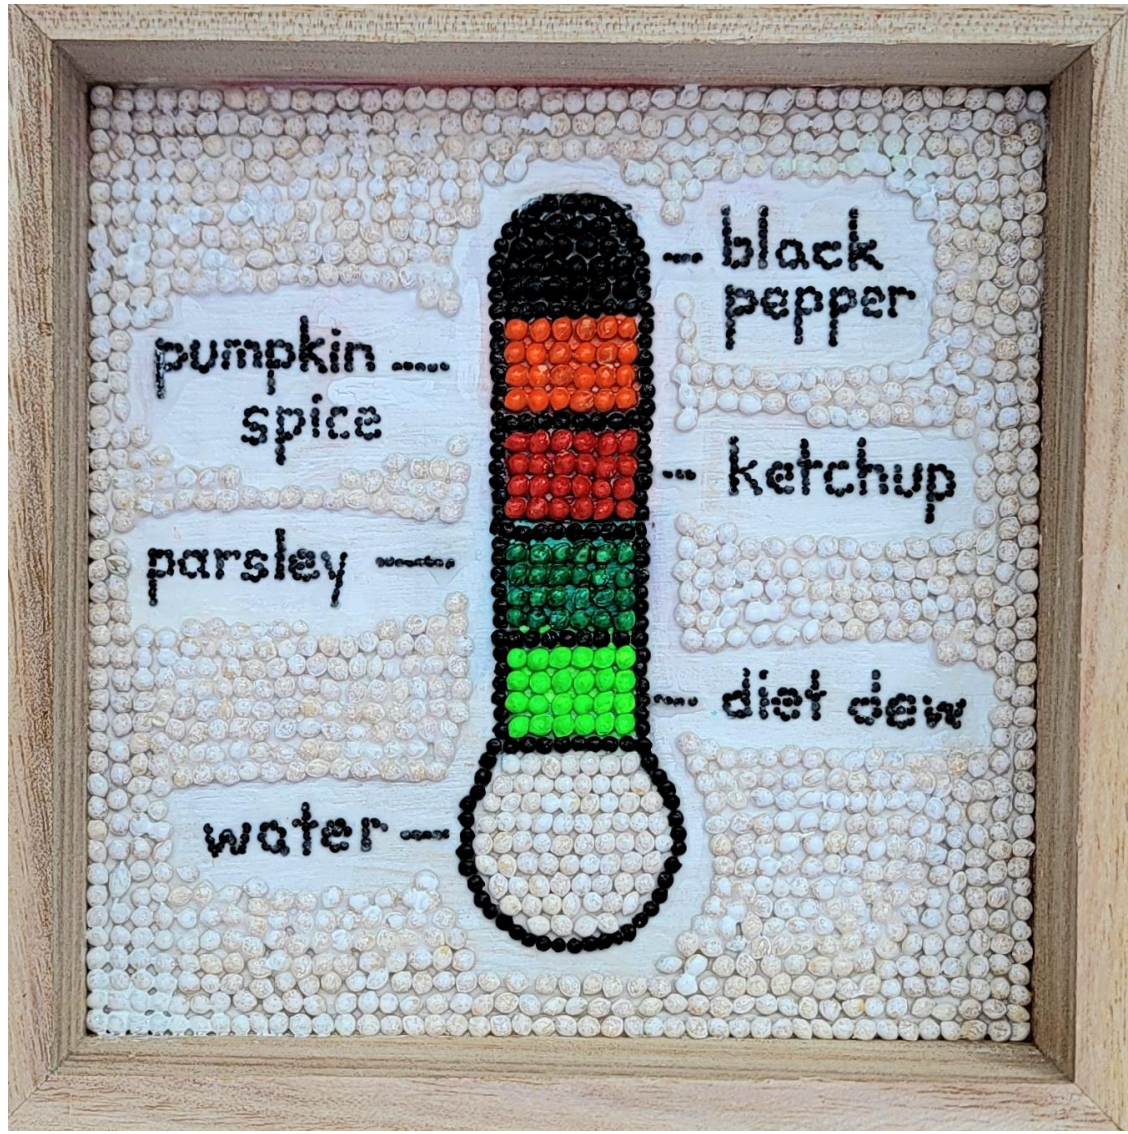

# Crop Art Walz

Minnesota crop artists react to their governor being selected as Kamala Harris's running mate with art entered in the 2024 Minnesota State Fair

Mary Beth Leone-Getten

Erin Heers-McArdle

For context, Kamala Harris announced her selection of Tim Walz as her running mate on August 6.

The deadline for entering the crop art competition was the next day, August 7, until 4:30 p.m.

The drop-off date was August 18.

So anyone interested in creating a Walz-related entry had to decide quickly and work quickly! But many did!

Robin Schwartzman

Mark Dahlager

Sarah Jerome

Nell Graham

Clare, age 11

Neve, age 13

walz IS

venison brat summer

- future V.Pea ●
- ↘ wild (not weird) rice ↙
- ♫ spicy brown mustard ♫

  
CR367  
Div. 101 Class. 11

“Walz IS Brat”

Kate Martin

Mary Beth Leone-Getten

Christy Klancher

Lyra Totten-Naylor

Maureen Sorensen